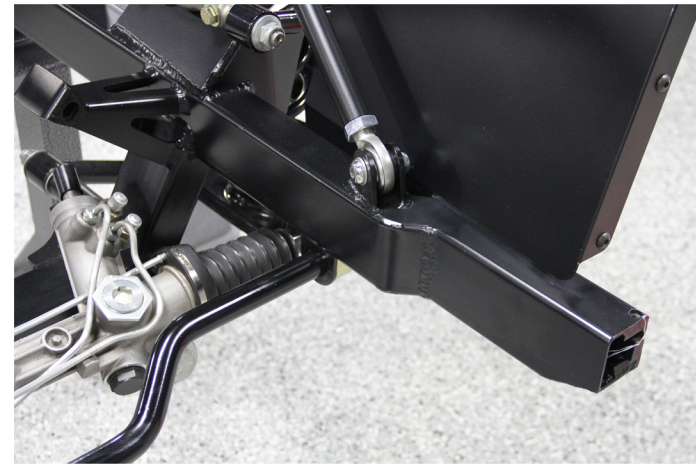

M2 DELUXE call-out INSTALL - Copy.jpg