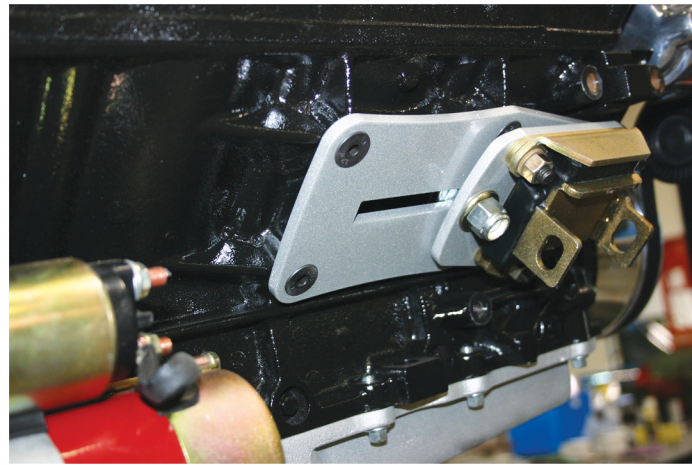

LS1-KU-install.jpg